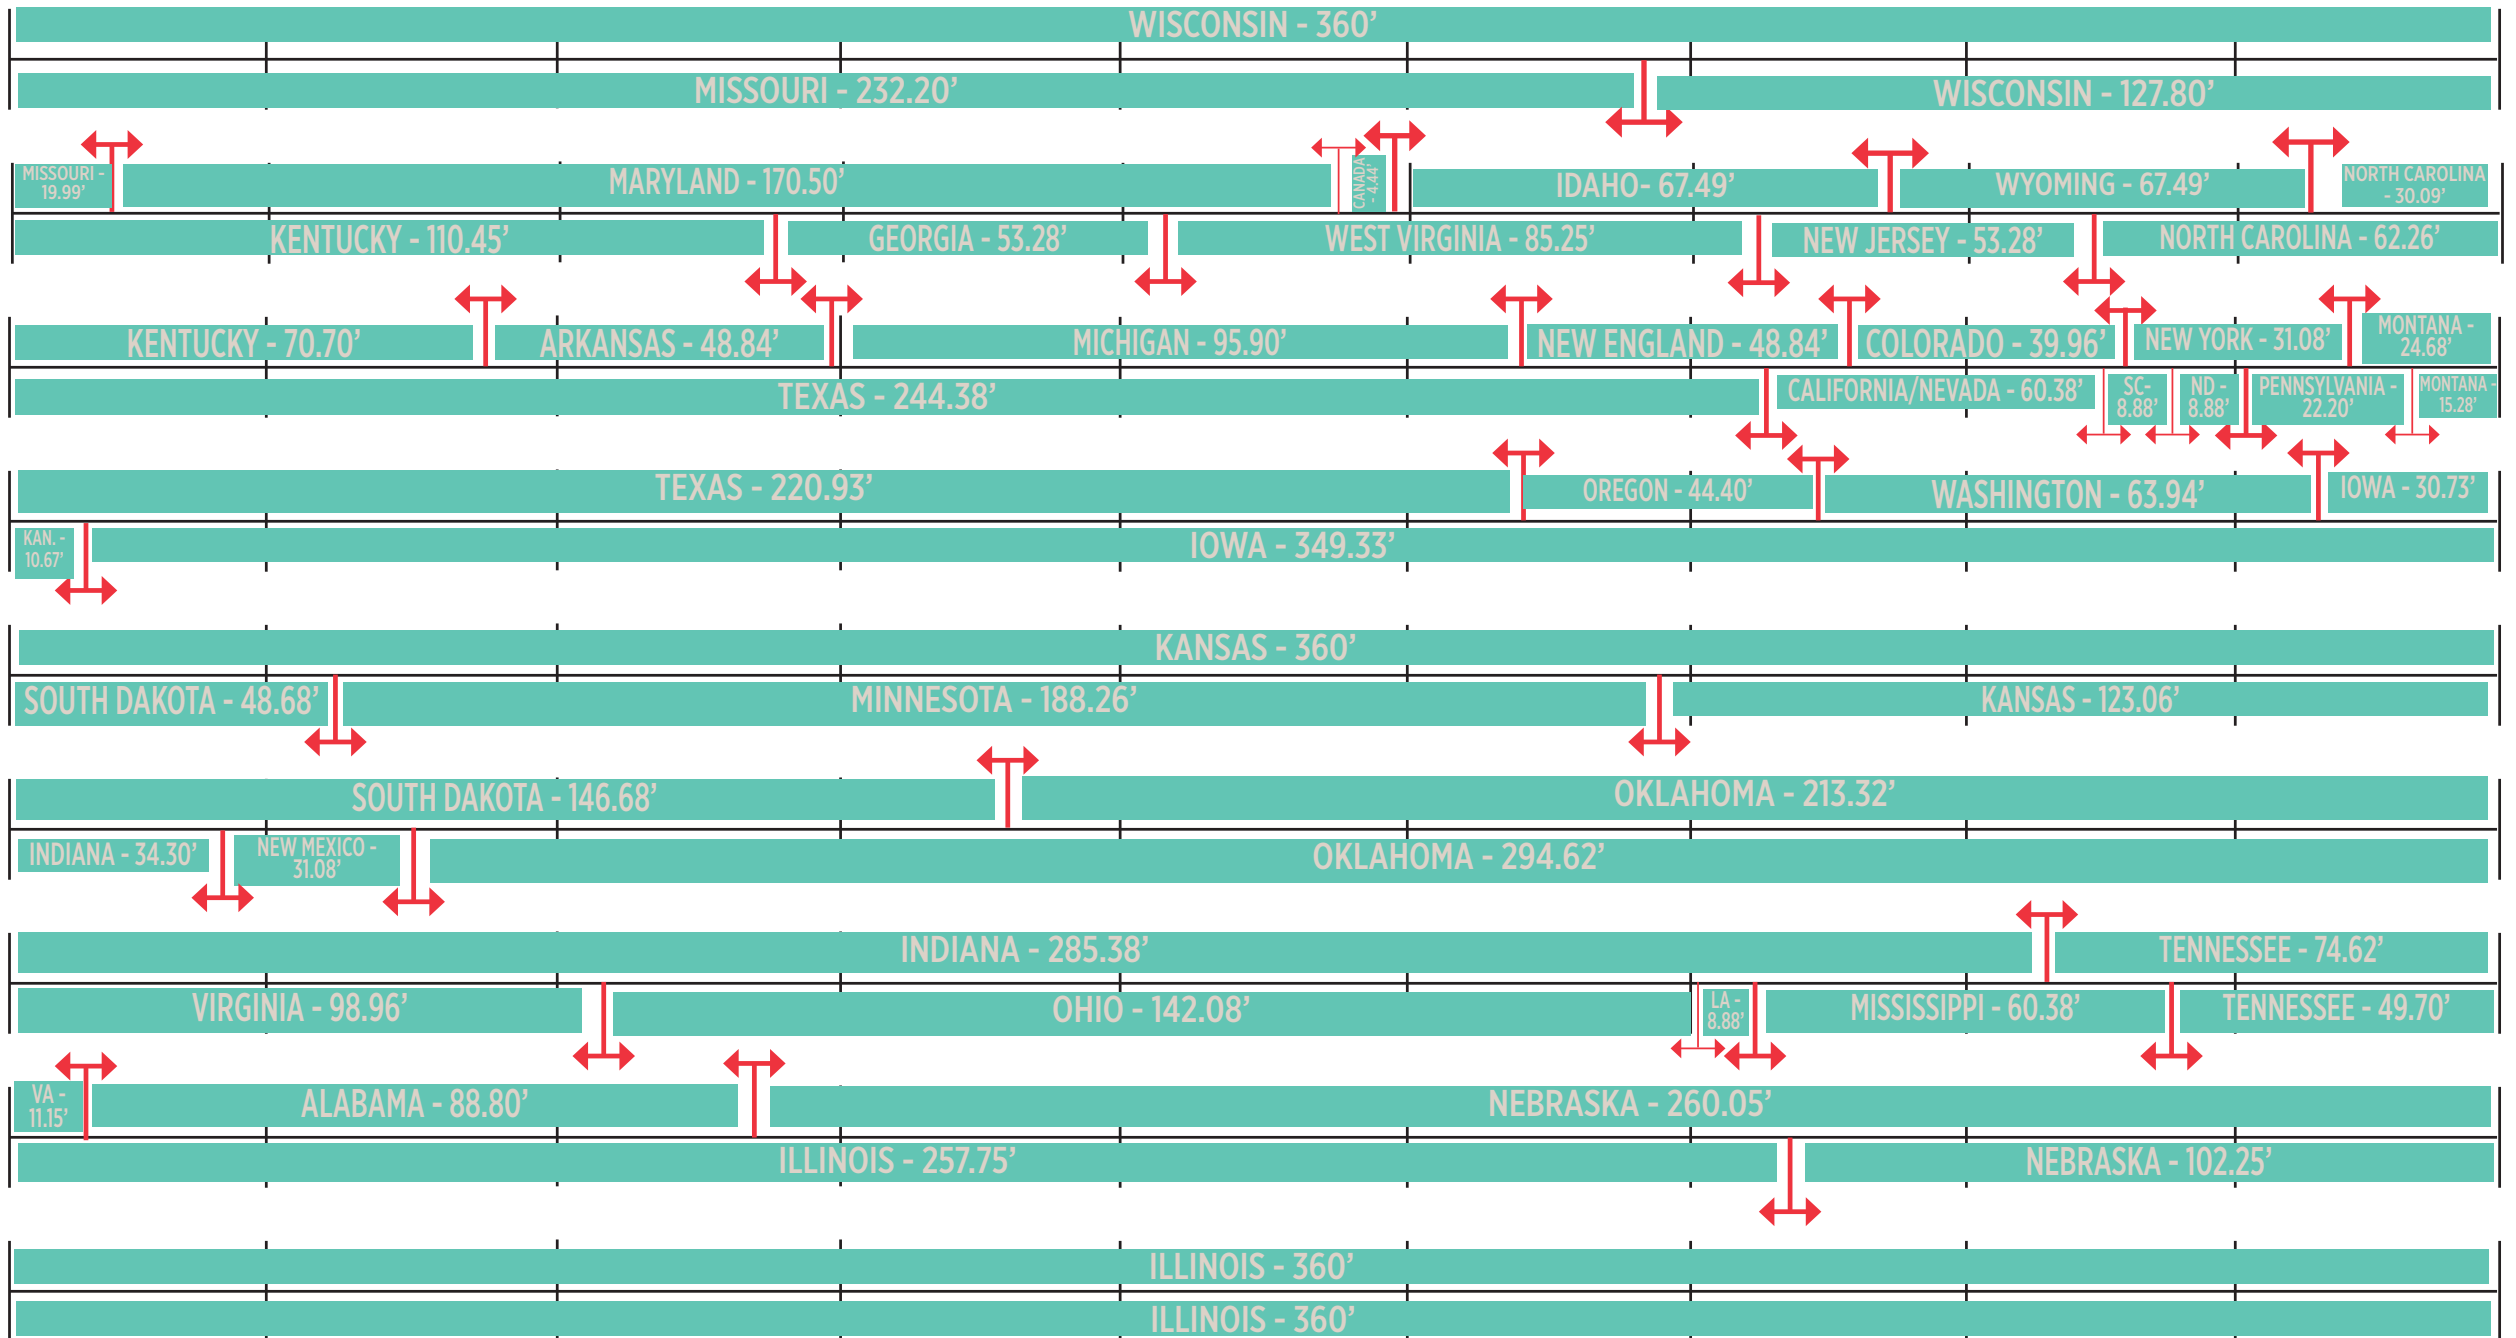

↑ TO BARNS ↑

FOR STATES WITH 15 HEAD ENTERED OR MORE, A 20% DROP WAS FIGURED. FOR STATES WITH 1-14 HEAD ENTERED NO DROP WAS FIGURED. WITH THE FINAL NUMBERS AFTER THE DROPS FIGURED EACH ANIMAL WAS GIVEN 4.44'/HEAD.