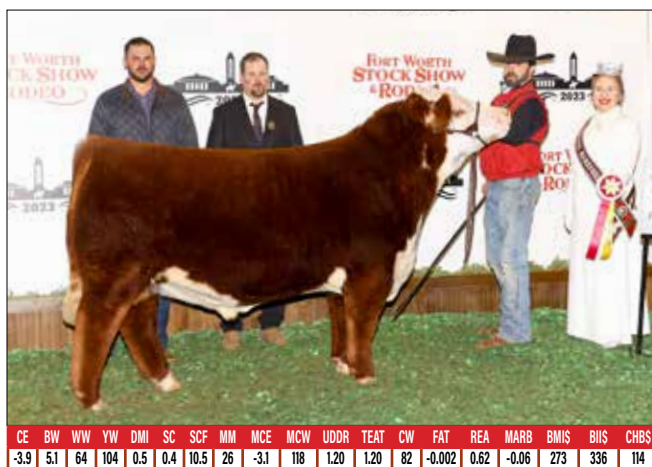

CE	BW	WW	YW	DMI	SC	SCF	MM	MCE	MCW	UDDR	TEAT	CW	FAT	REA	MARB	BMSI	BIIS	CHBS
-3.9	5.1	64	104	0.5	0.4	10.5	26	-3.1	118	1.20	1.20	82	-0.002	0.62	-0.06	273	336	114

WF Pit Boss 1214 ET

Reserve and polled champion senior bull calf, Wheeler Farm, Chickasha, Okla., with an Oct. 5, 2021, son of CH High Roller 756 ET.