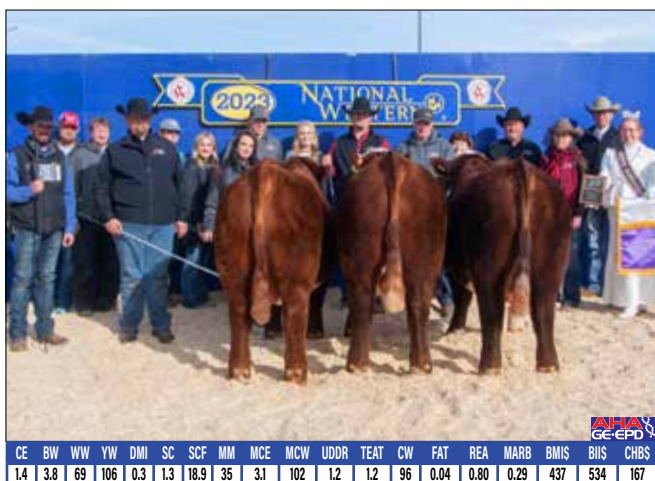

Courtland, Kan. The group was sired by JDH AH Benton 8G ET, KJ BJ 309C Leader 182F, R Leader 6964, BCC Dominator 619D and EXR Benchmark 8240 ET. The average weight of the load was 1,255 pounds with a calculated WDA of 3.62.

Champion honors for the pen-of-three bull show went to Colyer Herefords, with the group first winning the junior bull calf division. The calves were sired by Loewen Genesis G16 ET. They averaged 1,430 pounds and had a calculated WDA of 3.92. Jensen Bros. won the spring bull calf division before being selected reserve

grand champion pen-of-three bulls with a group sired by UPS Harvester 9985 and JDH AH Benton 8G ET. The pen weighed an average of 1,147 pounds and calculated a 3.82 WDA.

The grand champion pen of females and champion junior heifer calf pen was exhibited by Bill King Ranch. The group was sired by Loewen Genesis G16 ET and posted an average weight of 942 pounds with a 2.94 WDA. Haxton Hoffman, Thedford, Neb., showed the reserve grand champion pen-of-three females and the champion pen of spring heifer calves. These

heifers were sired by H The Profit 8426 ET with an average weight of 803 pounds and a WDA of 3.18.

Visit Hereford.org for complete show results. **HW**

Editor's Note: The EPDs published are reflective of the show date. Visit Hereford.org to view current EPDs.

Grand champion pen-of-three bulls
Colyer Herefords, Bruneau, Idaho, with a group sired by Loewen Genesis G16 ET.

CE	BW	WW	YW	DMI	SC	SCF	MM	MCE	MCW	UDDR	TEAT	CW	FAT	REA	MARB	BMIS	BIIS	CHBS
1.4	3.8	69	106	0.3	1.3	18.9	35	3.1	102	1.2	1.2	96	0.04	0.80	0.29	437	534	167