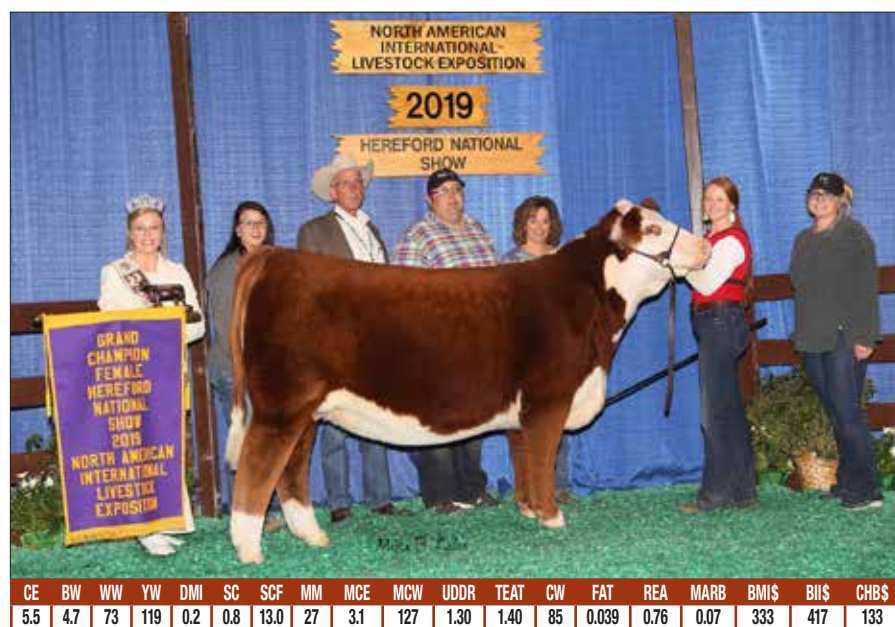

Madison Katzenberger, Monroe, Wis., exhibited the champion cow-

calf pair, PRR MRK Kisses 162D ET. The cow is a March 13, 2016, daughter of NJW 73S M326 Trust 100W ET. She showed with an April bull calf at her side sired by LCC FBF Time Traveler 480.

The reserve cow-calf pair, Purple Elsie 73E ET, was exhibited by Mason Love, Baltimore, Ohio. The cow is a March 15, 2017, daughter of Perks 0003 Easy Money 4003 and showed with a Purple Chachi 65Z ET May bull calf at her side.

Premier Hereford Exhibitor honor went to GKB Cattle Co., Waxahachie, Texas, and Purple Reign Cattle Co., Toulon, Ill., was named Premier Hereford Breeder.

Junior show

Vada and Hans Vickland, Longmont, Colo., claimed top honors at the NAILE junior Hereford show on Nov.

16 with their grand champion female, LAR Annsley 843F ET. The April 2, 2018, daughter of UPS Sensation 2296 ET was first named champion spring yearling female in the junior show and received champion honors in the open show.

Kathy Lehman, Shelby, Ohio, exhibited the reserve champion female, Sull CCC PL Rosie 800. She is a May 6, 2018, daughter of C Miles Mckee 2103 ET and was first named champion intermediate yearling female.

Brigham Stewart, Washington, Kan., judged the 136-head show in the Broadbent Arena.

Visit Hereford.org to view complete results of the show online. **HW**

CE	BW	WW	YW	DMI	SC	SCF	MM	MCE	MCW	UDDR	TEAT	CW	FAT	REA	MARB	BMS	BIIS	CHBS
5.5	4.7	73	119	0.2	0.8	13.0	27	3.1	127	1.30	1.40	85	0.039	0.76	0.07	333	417	133

LAR Annsley 843F ET

Grand and champion spring yearling female, by Vada and Hans Vickland, Longmont, Colo., with an April 2, 2018, daughter of UPS Sensation 2296 ET.