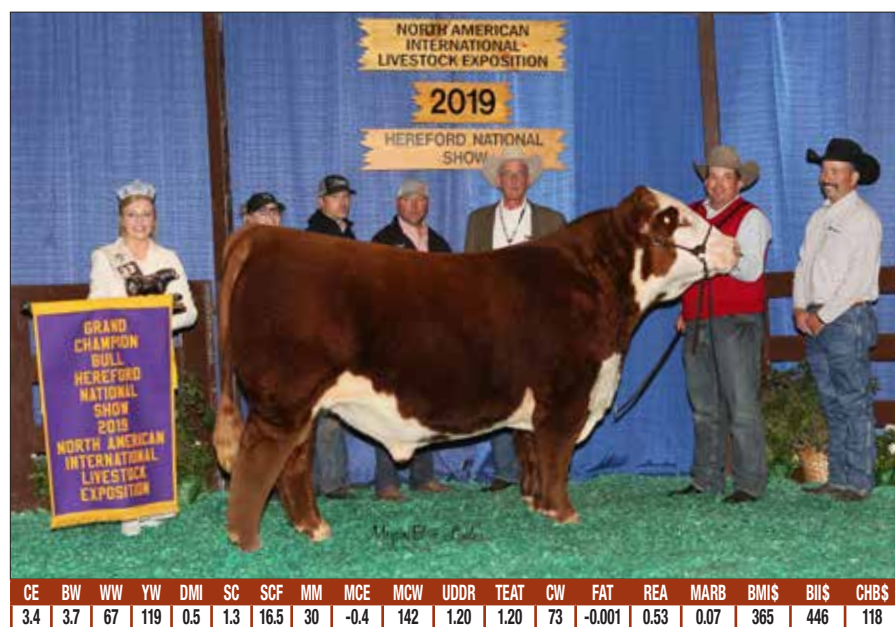

CE	BW	WW	YW	DMI	SC	SCF	MM	MCE	MCW	UDDR	TEAT	CW	FAT	REA	MARB	BMS	BIIS	CHBS
3.4	3.7	67	119	0.5	1.3	16.5	30	-0.4	142	1.20	1.20	73	-0.001	0.53	0.07	365	446	118

H The Profit 8426 ET

Grand and champion yearling bull, by Hoffman Herefords, Thedford, Neb.; and Buck Cattle Co., Madill, Okla., with a Feb. 14, 2018, son of Churchill Pilgrim 632D ET.