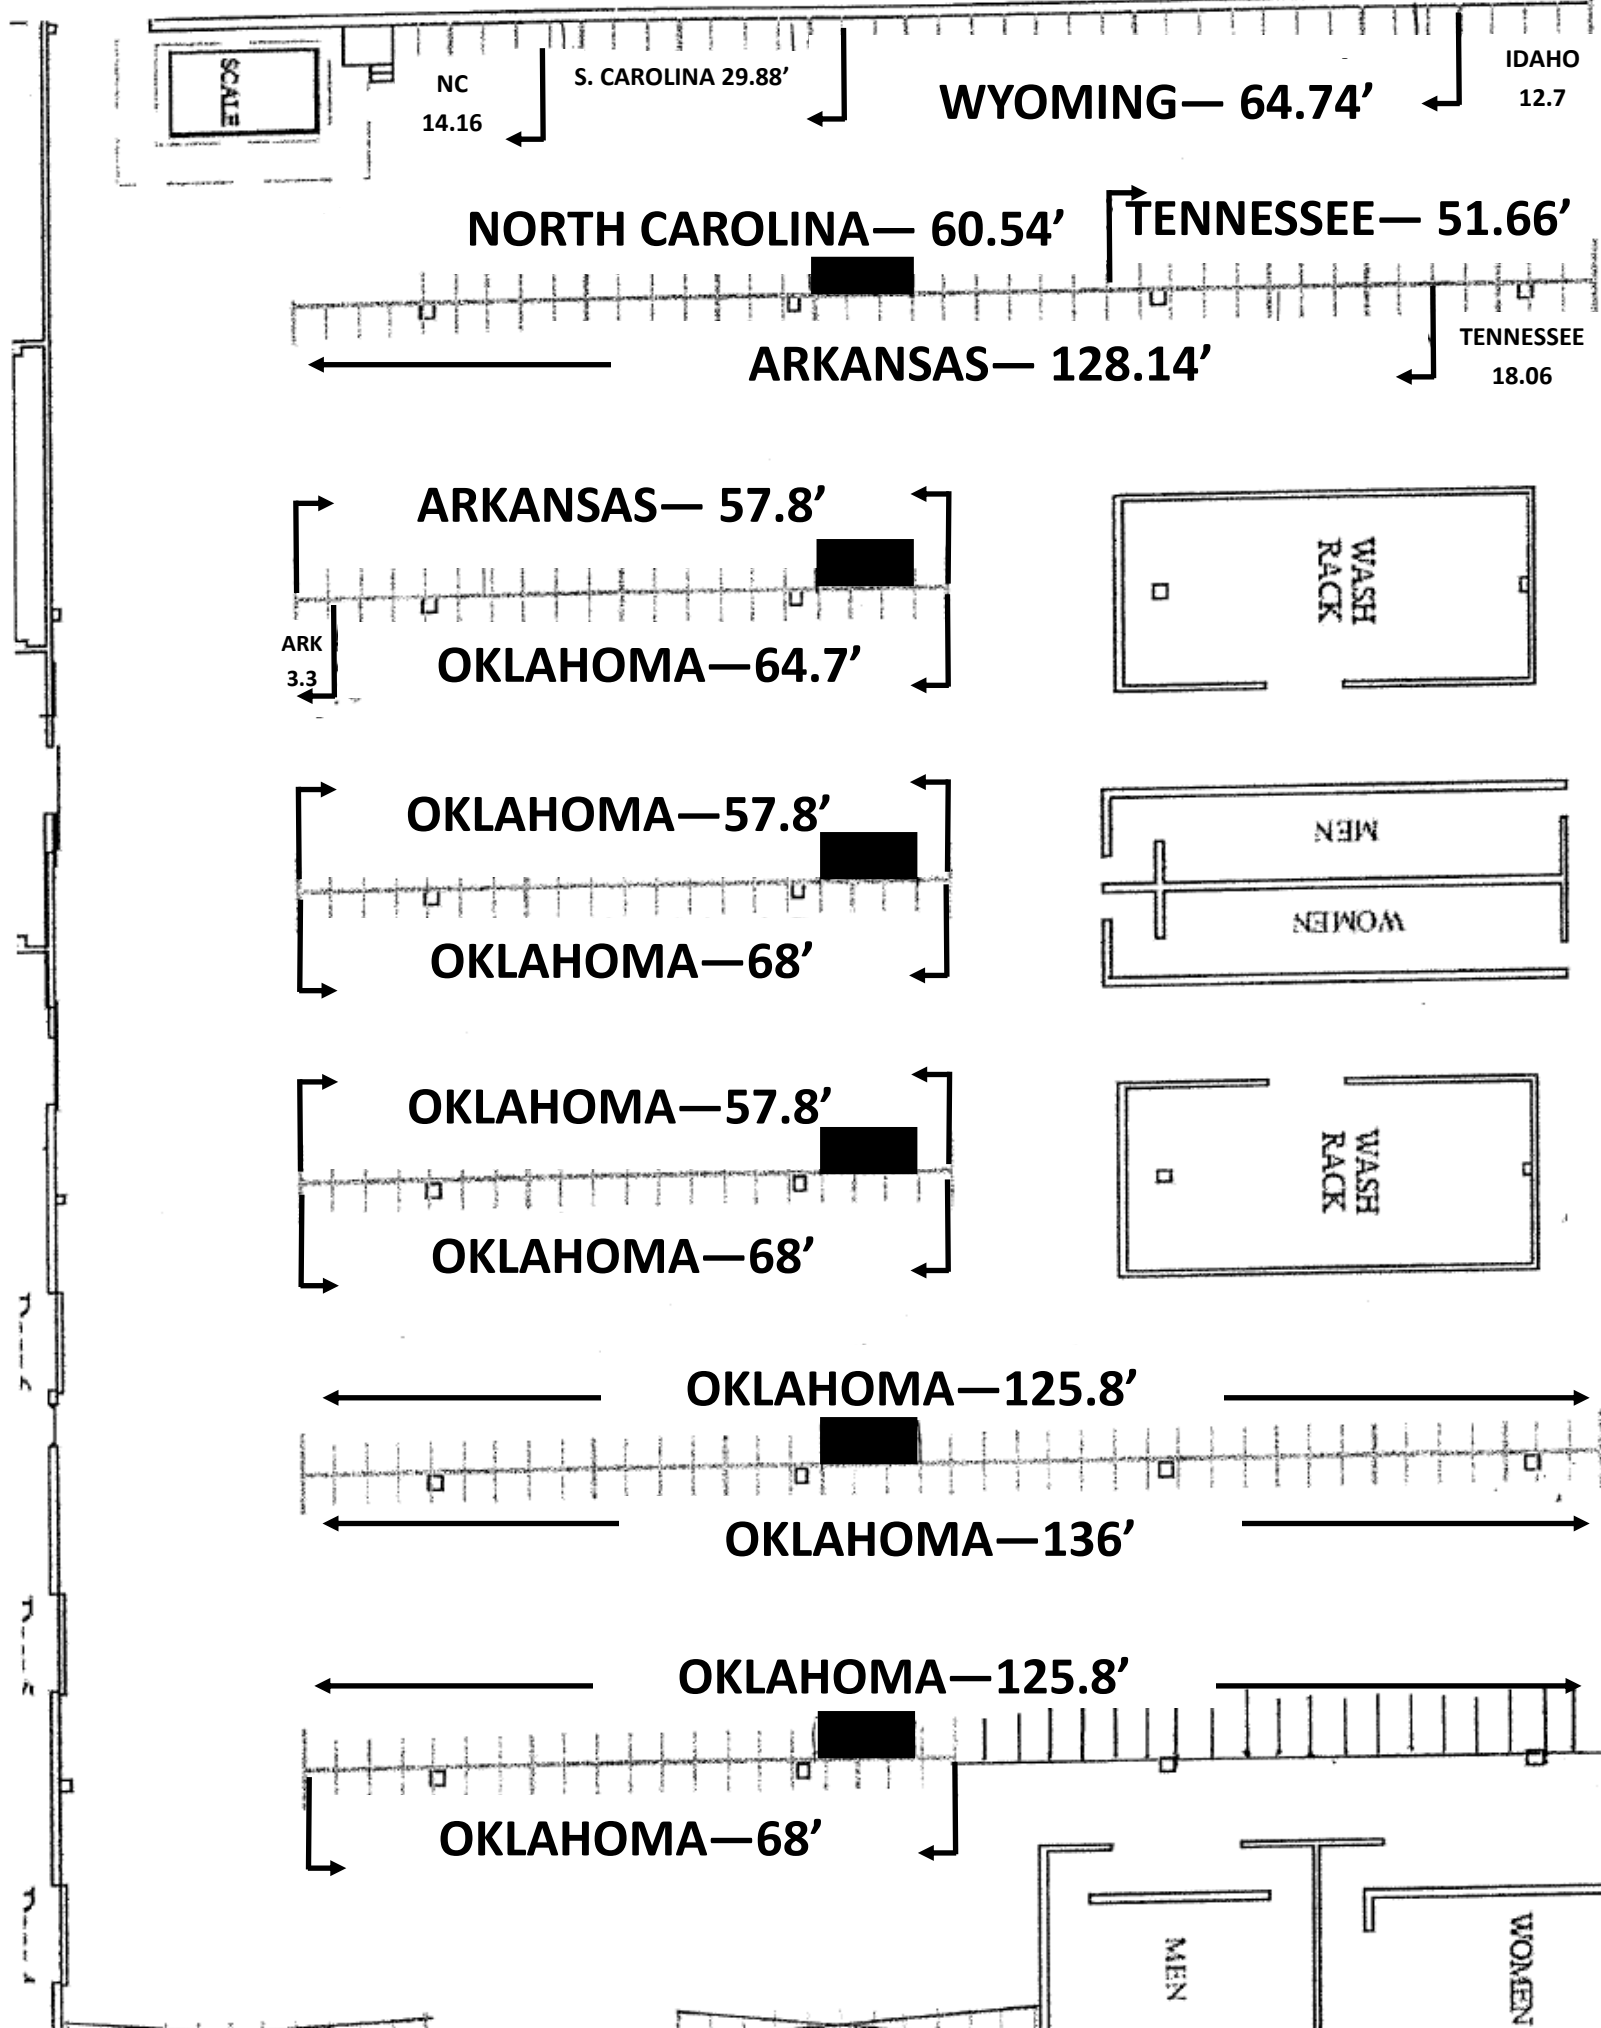

Jr BARN

ALABAMA 10.36'
KENTUCKY - 125.64'
NEW MEXICO - 69.72'
KENTUCKY - 28.74'
TEXAS-37.54'

TEXAS-136
TEXAS-91.8

TEXAS-163.2
TEXAS 163.2
TEXAS-91.8
TEXAS-91.8

TEXAS-68
TEXAS-68

CONCESSIONS

WOMEN

MEN

WASH RACK

WASH RACK

Door 10
Door 9

Door 13

Door 14

ELEV

ANGUS BARN

HERFORD 134