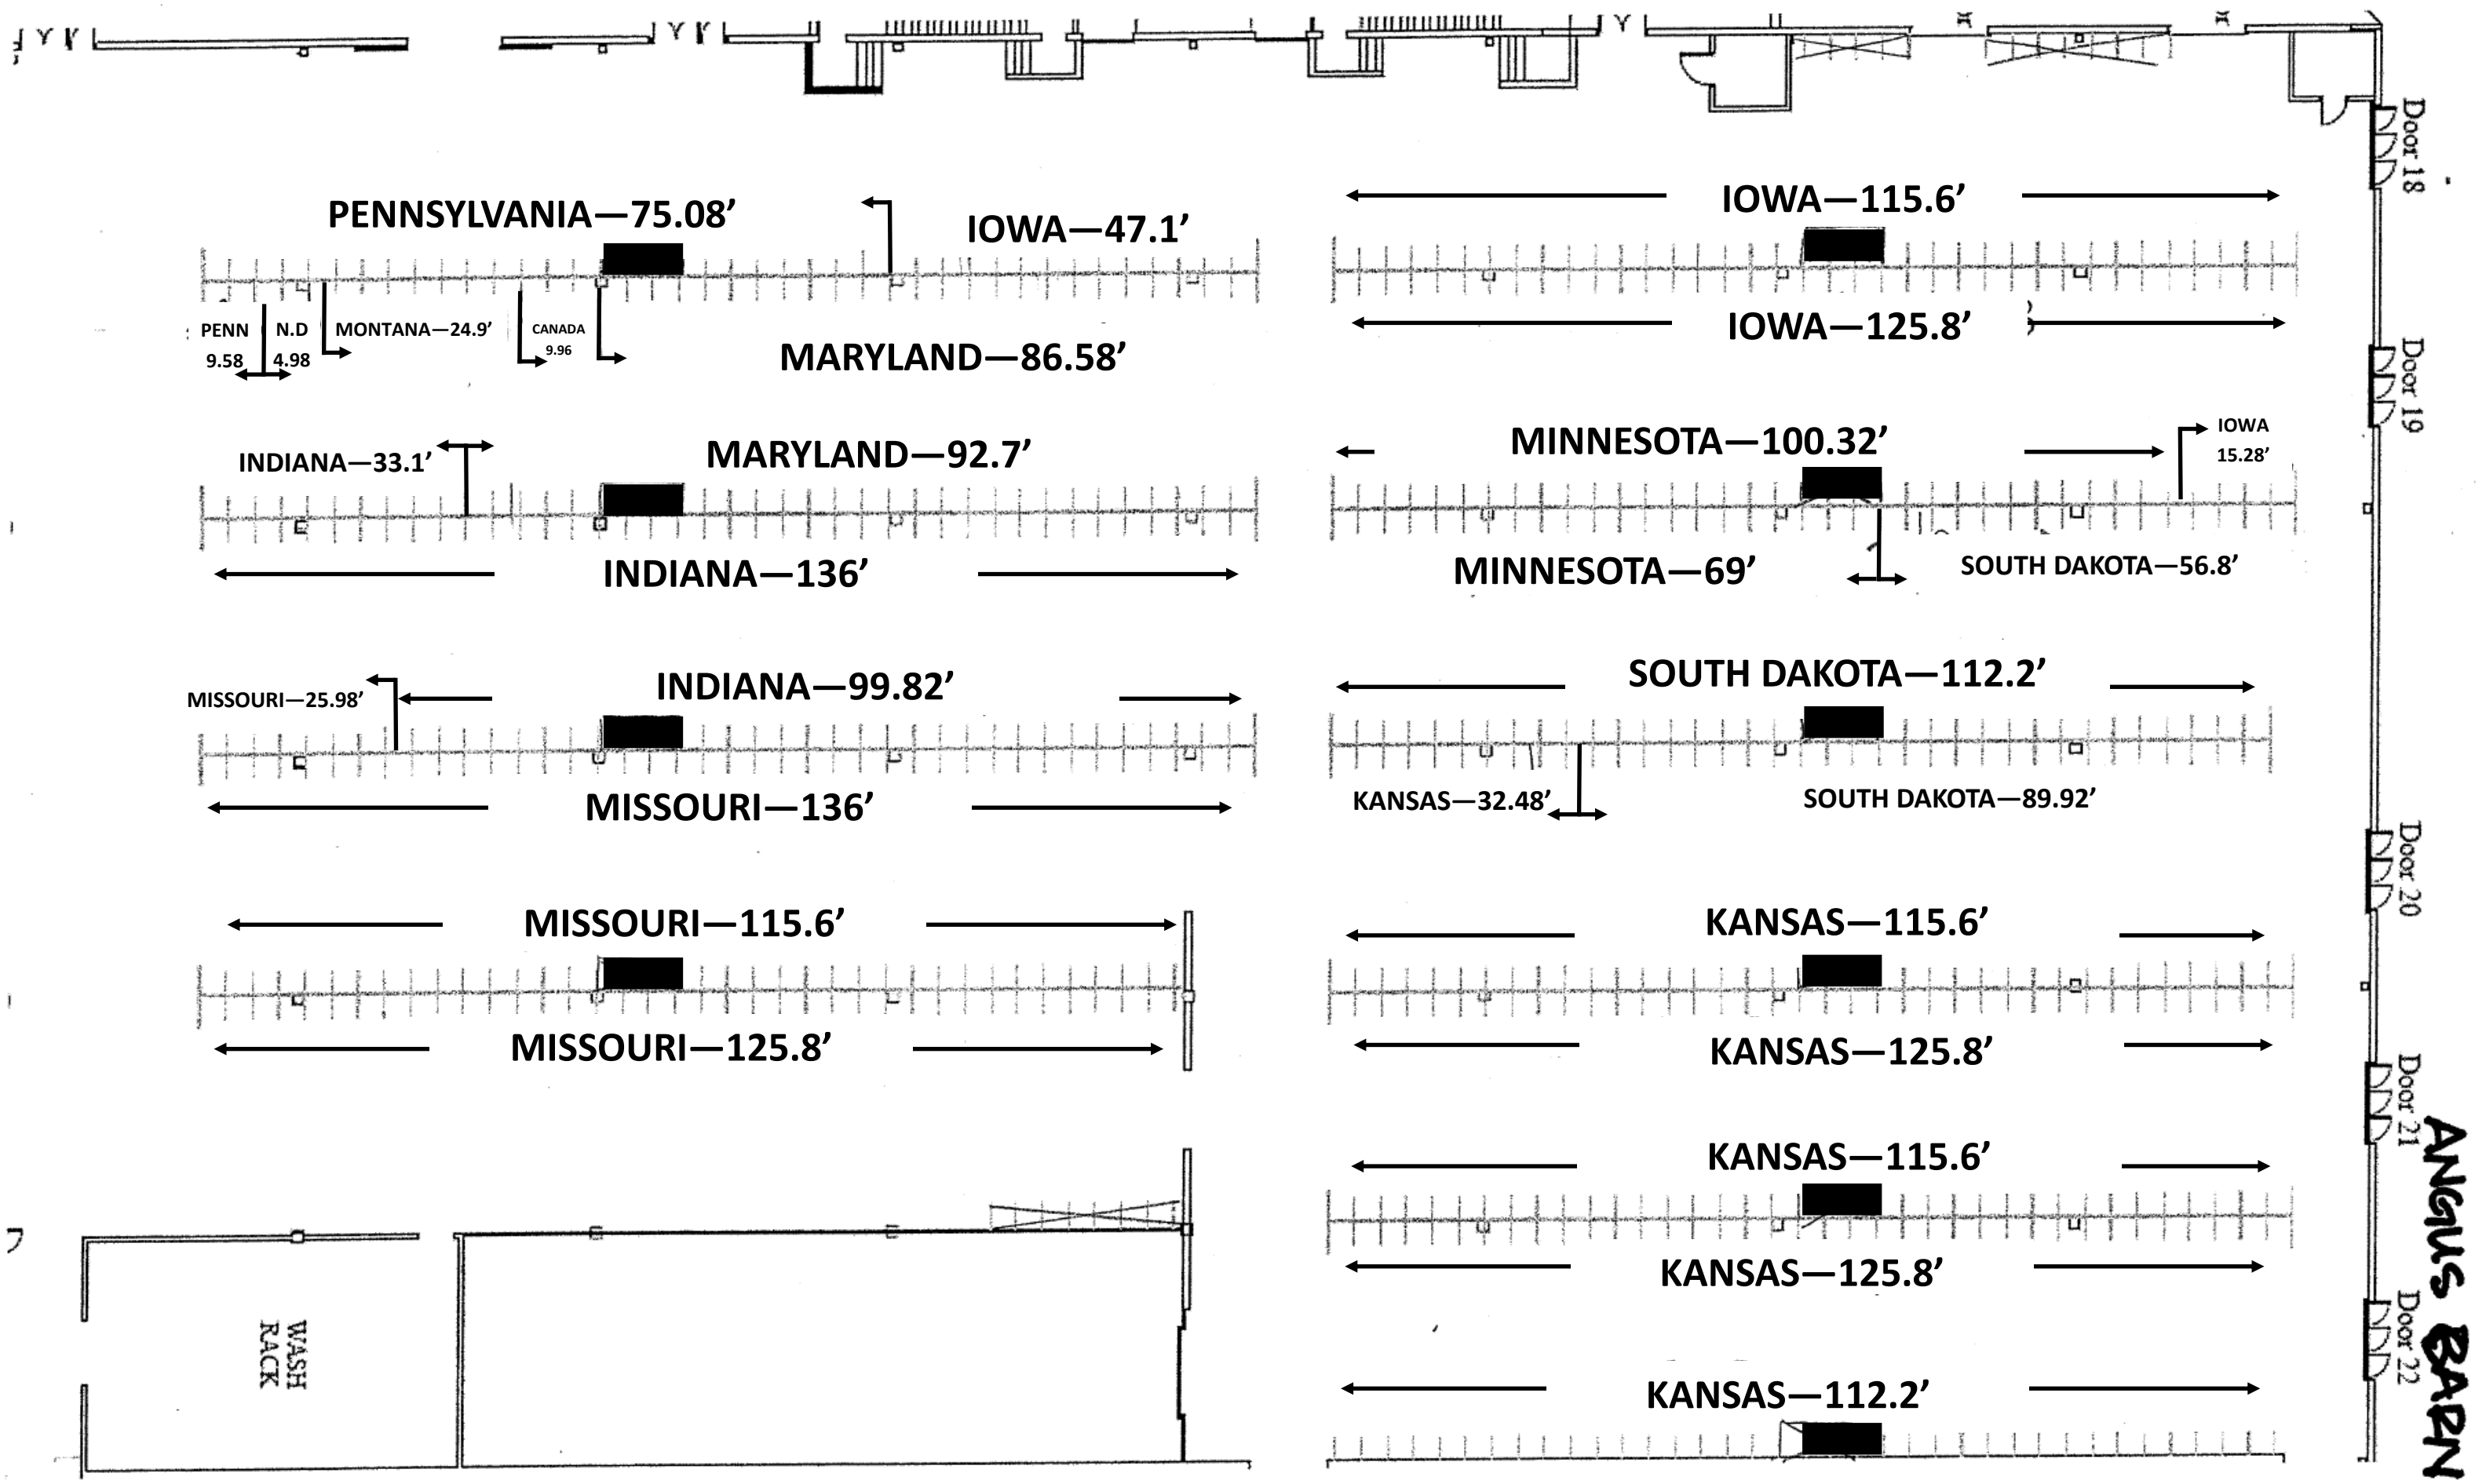

Jr BARN

ALABAMA 10.36'
KENTUCKY - 125.64'
NEW MEXICO - 69.72'
KENTUCKY - 28.74'
TEXAS-37.54'

TEXAS-136
TEXAS-91.8

TEXAS-163.2
TEXAS 163.2
TEXAS-91.8
TEXAS-91.8

TEXAS-68
TEXAS-68

CONCESSIONS

WOMEN

MEN

WASH RACK

WASH RACK

Door 10
Door 9

Door 13

Door 14

ELEV

ANGUS BARN

HERFORD 134

Expo Hall 1