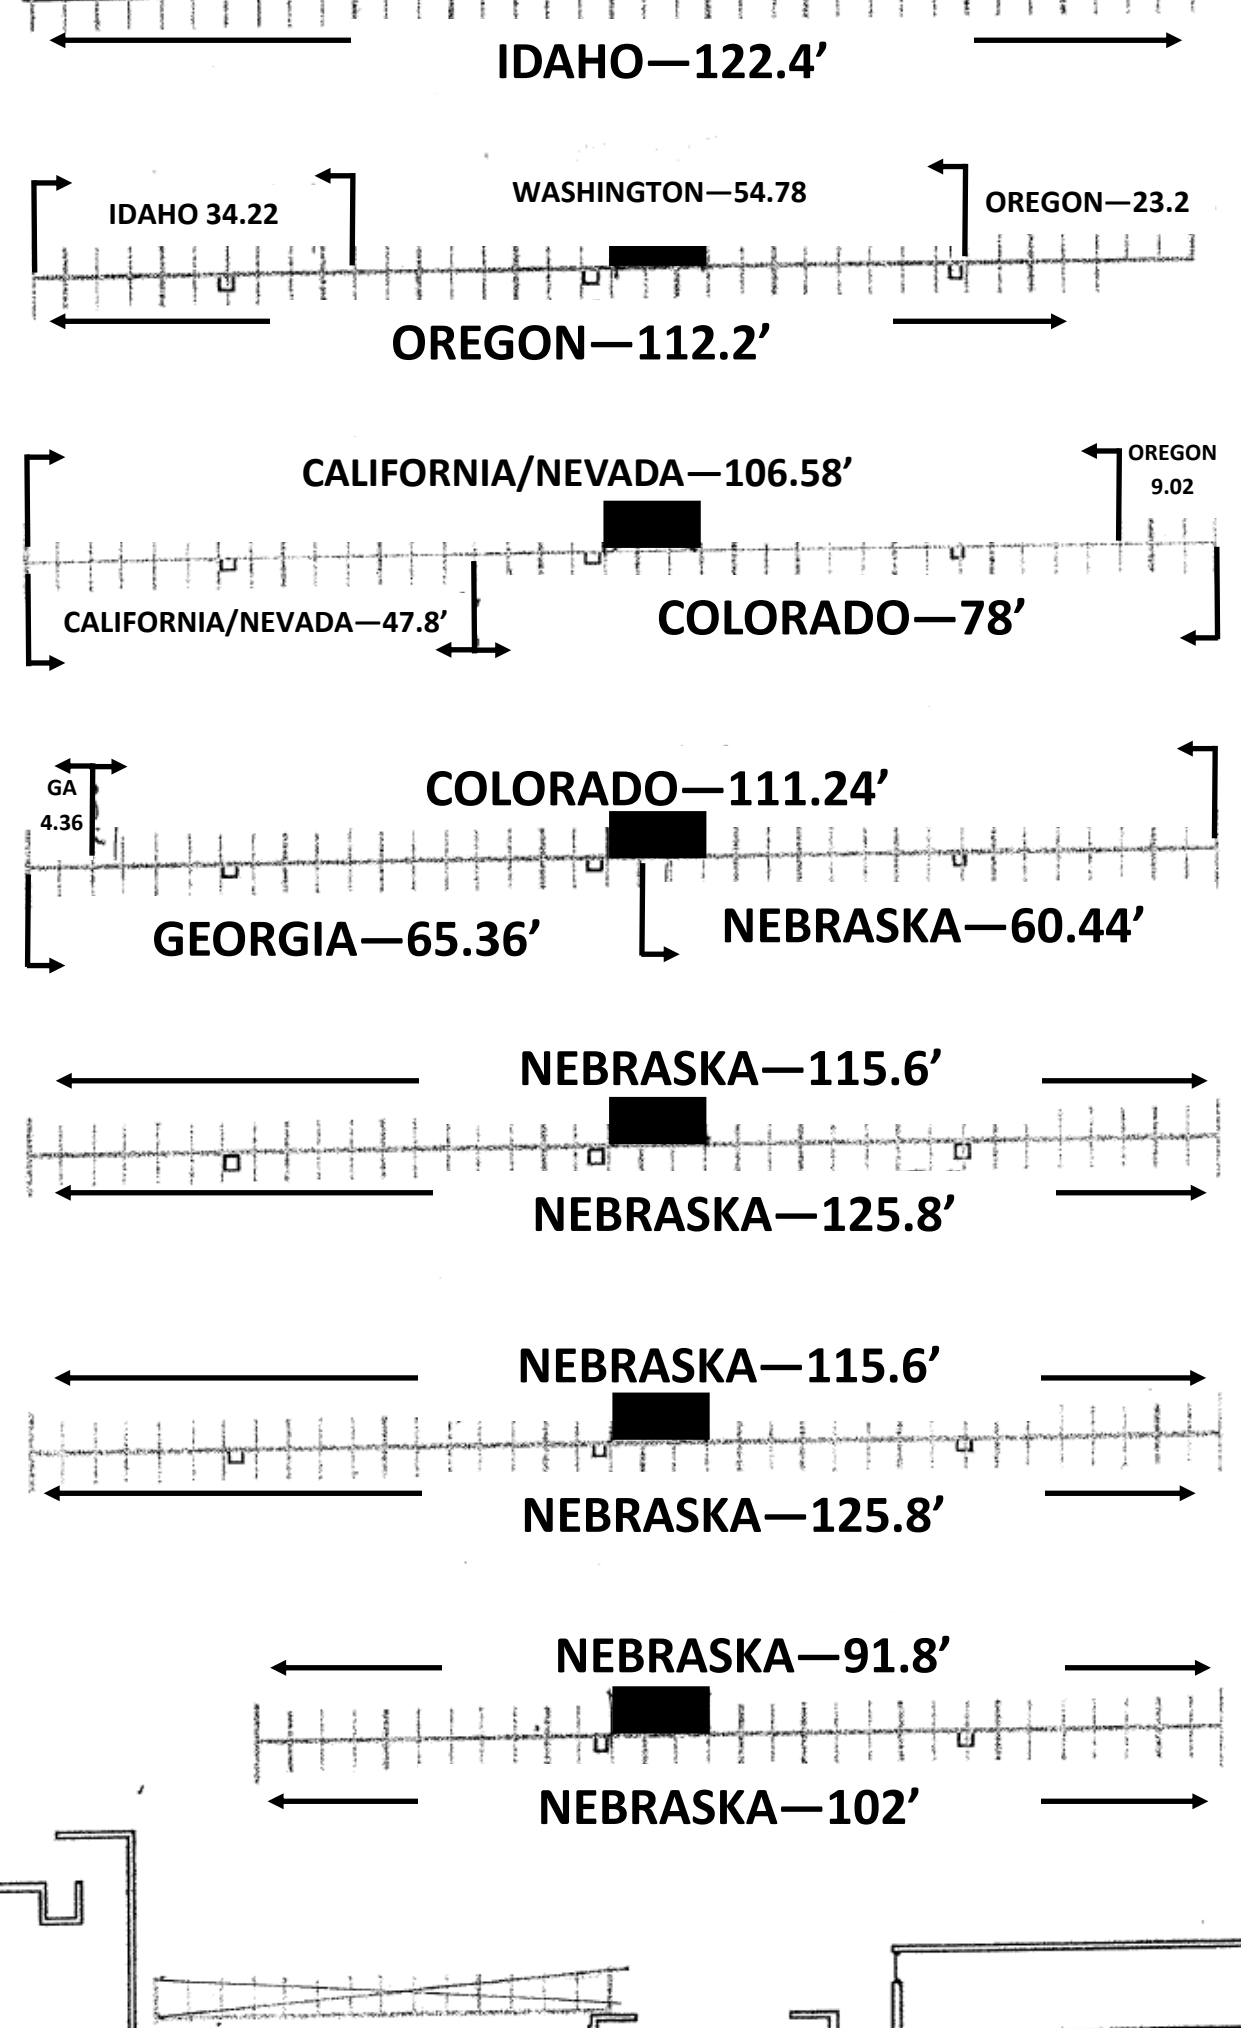

Jr BARN

ALABAMA 10.36'
KENTUCKY - 125.64'
NEW MEXICO - 69.72'
KENTUCKY - 28.74'
TEXAS-37.54'

TEXAS-136
TEXAS-91.8

TEXAS-163.2
TEXAS 163.2
TEXAS-91.8
TEXAS-91.8

TEXAS-68
TEXAS-68

CONCESSIONS

WOMEN

MEN

WASH RACK

WASH RACK

Door 10
Door 9

Door 13

Door 14

ELEV

ANGUS BARN

HERFORD 134