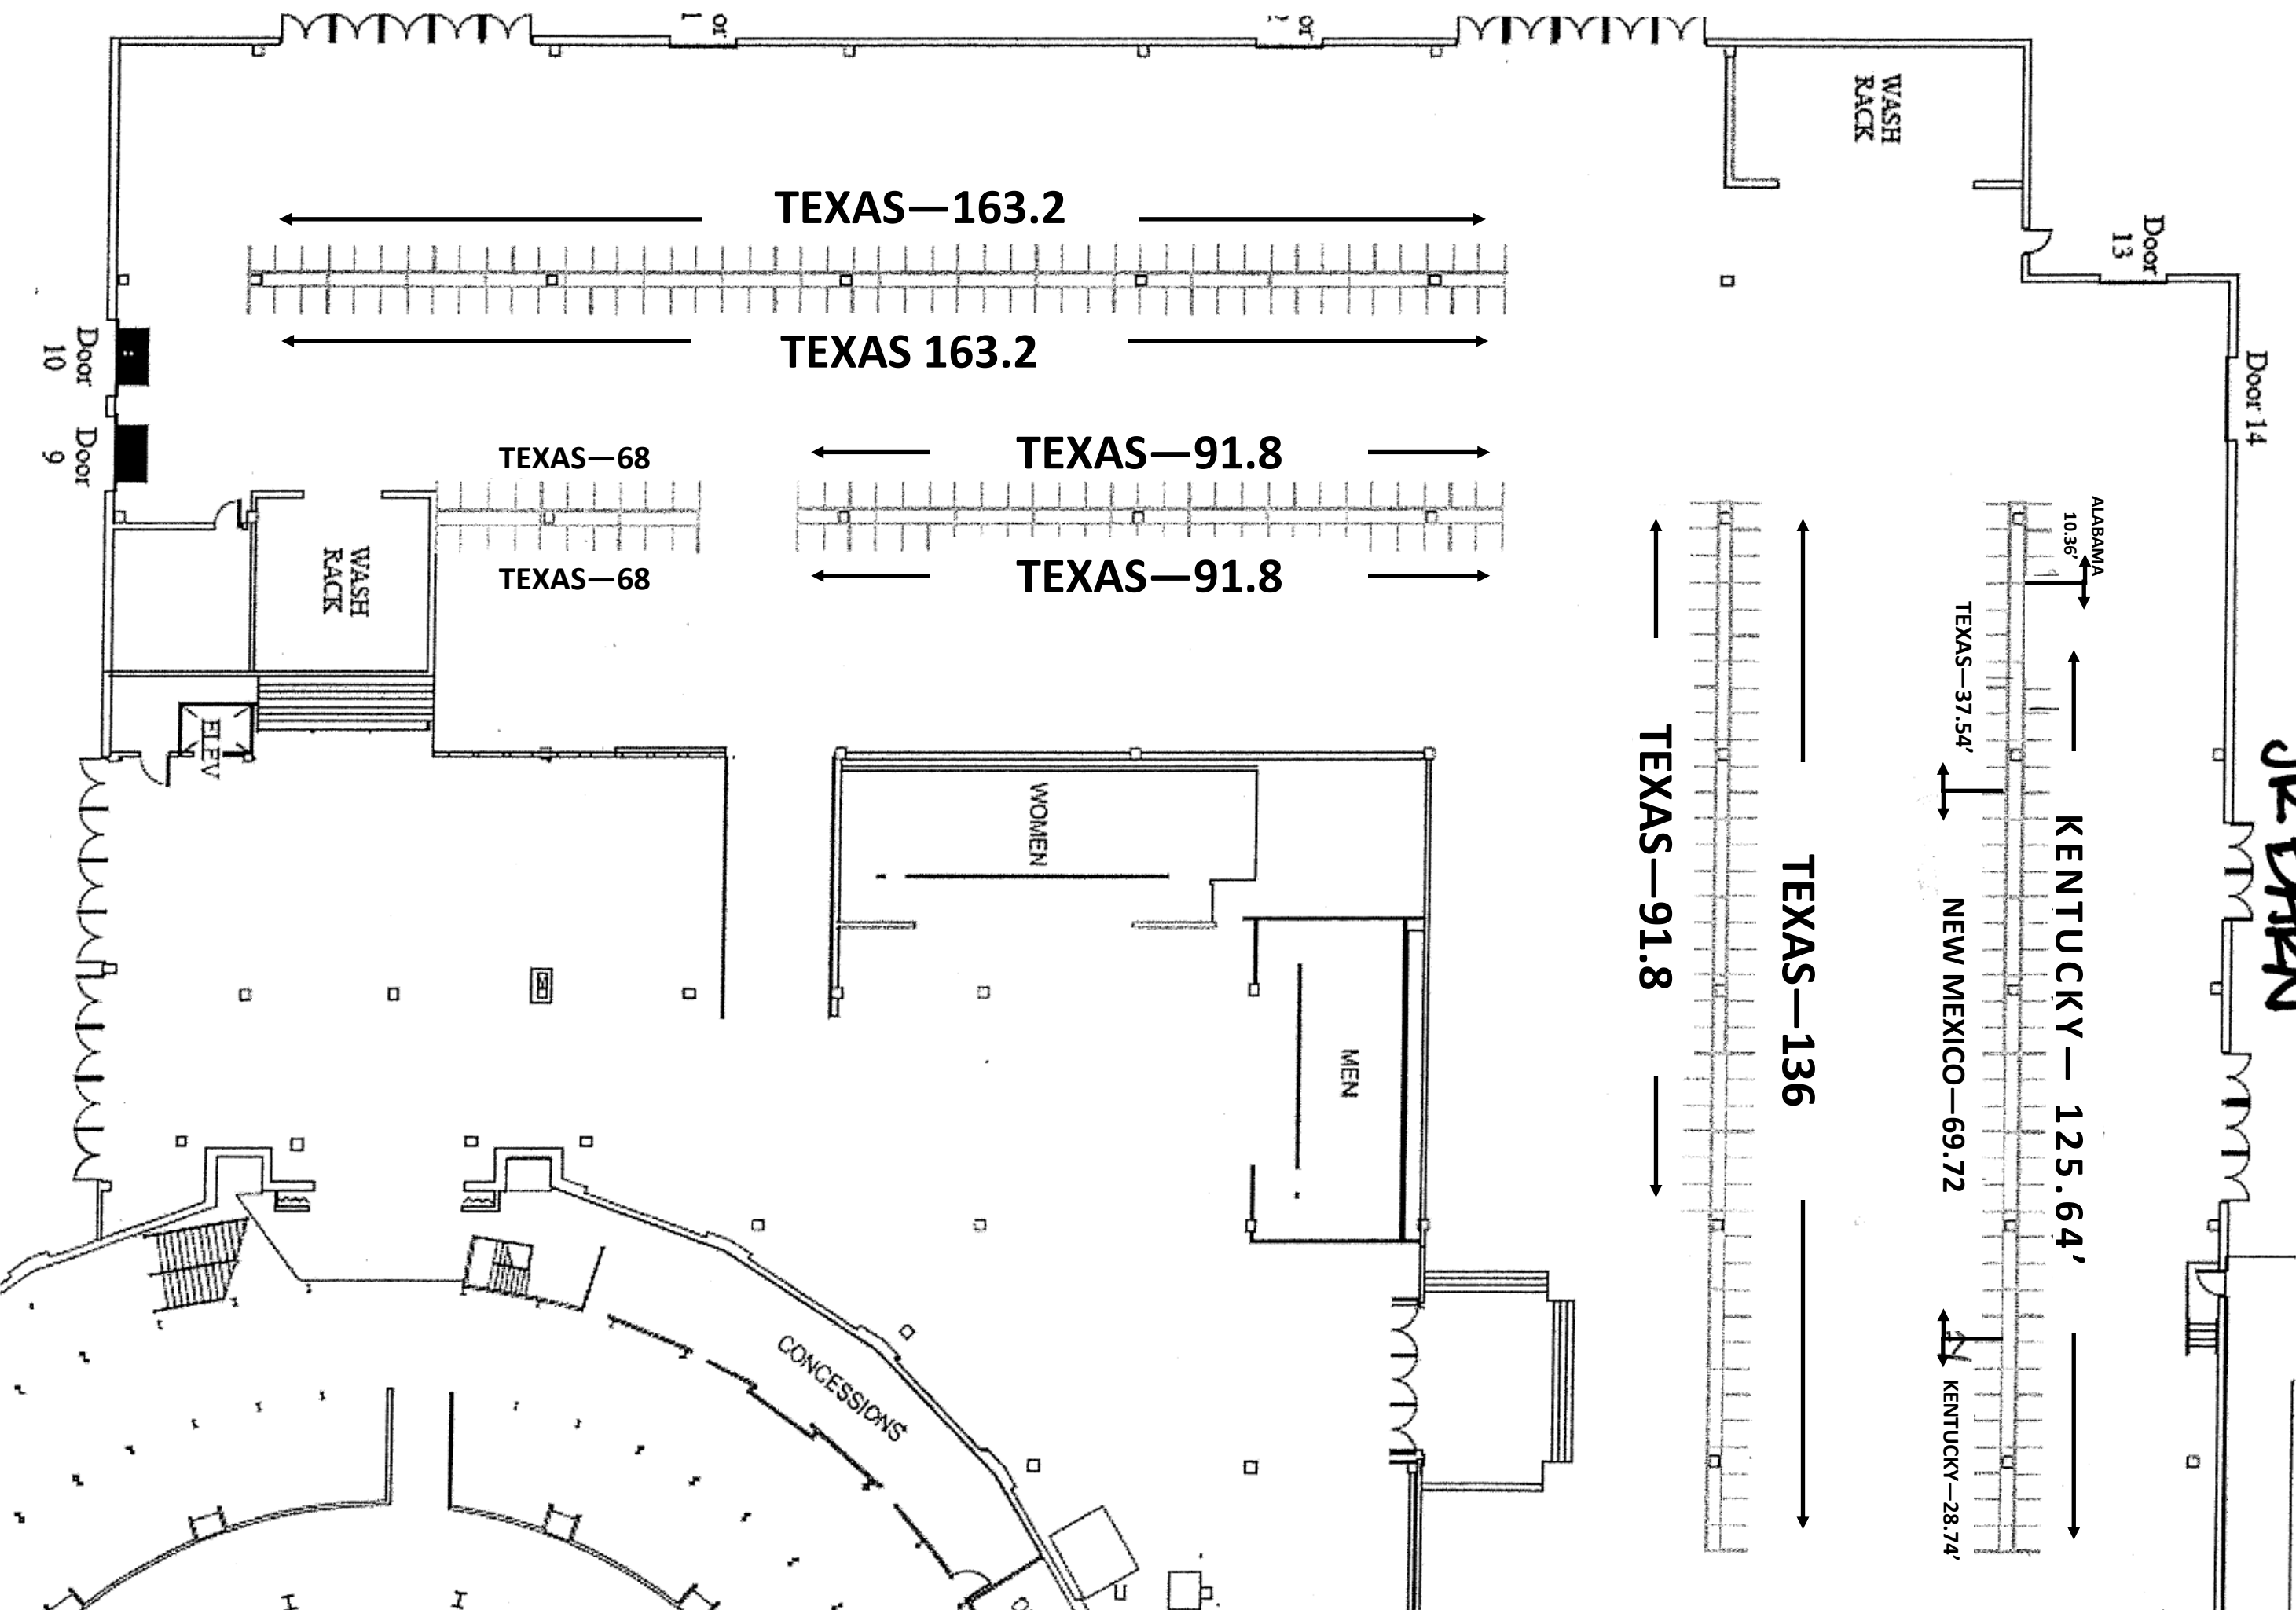

Jr BARN

ALABAMA 10.36'
KENTUCKY - 125.64'
NEW MEXICO - 69.72'
KENTUCKY - 28.74'
TEXAS-37.54'

TEXAS-136
TEXAS-91.8

TEXAS-163.2
TEXAS 163.2
TEXAS-91.8
TEXAS-91.8

TEXAS-68
TEXAS-68

CONCESSIONS

WOMEN

MEN

WASH RACK

WASH RACK

Door 10
Door 9

Door 13

Door 14

ELEV

ANGUS BARN

HERFORD 134