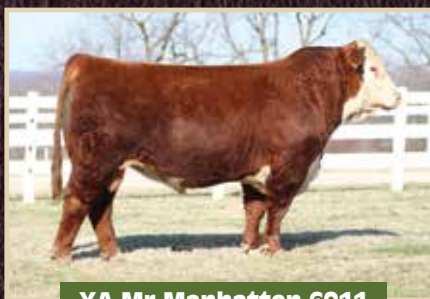

XA Mr Manhattan 6011

P43696637 Our new walking sire and
a featured service sire