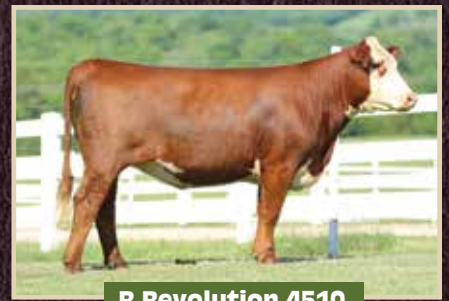

R Leader 6964

heifer P43860171

C ETF Wildcat 4248 ET

heifer out of our Oxley donor P43826317

R Revolution 4510

P43763914 Service sire – Boyd 31Z Blueprint 6153

Female Production Sale

Saturday, October 13, 2018 • Buffalo, MO

Featuring 60-70 Female Lots:

Spring Pair Splits, Fall Pairs,
Fall and Spring Open Heifers,
Show Heifer Prospects and a
few select herd sire prospects.

Featured Sires and Service Sires:

- ECR HW 215 Domino 6001
- XA Mr Mahatten 6011
- Boyd 31Z Blueprint 6153
- R Leader 6964
- Churchill Rough Rider 719E
- K&B Red Brand 417B
- C ETF Wildcat 4248 ET

XA Mr Manhattan 6011

P43696637 Our new walking sire and
a featured service sire

ECR HW 215 Domino 6001

43750256 A 215Z son, walking herd sire.
His progeny and service will be featured in this sale.