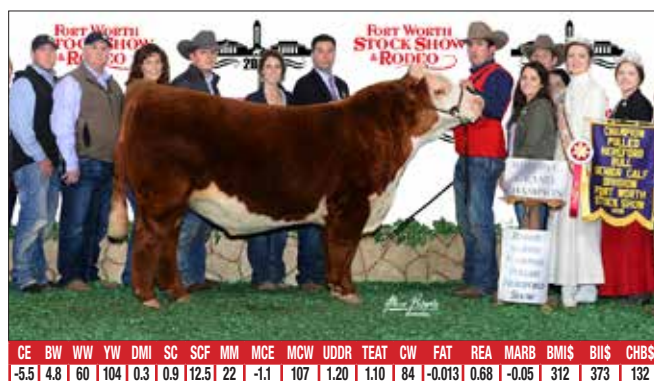

CH High Roller 756 ET

Reserve and champion polled senior bull calf, by Blagg Herefords, Grass Valley, Calif.; Perry Show Cattle, Stillwater, Okla.; K Graham Blagg, Grass Valley, Calif.; and Curtis Curry, McAlester, Okla., with a Sept. 28, 2017, son of TFR KU Roll The Dice 1326.

CE	BW	WW	YW	DMI	SC	SCF	MM	MCE	MCW	UDDR	TEAT	CW	FAT	REA	MARB	BMI$	BI$	CH$
0.6	1.8	55	92	0.1	2.5	14.2	33	3.7	90	1.20	1.20	65	0.077	0.53	0.26	330	410	103

CE	BW	WW	YW	DMI	SC	SCF	MM	MCE	MCW	UDDR	TEAT	CW	FAT	REA	MARB	BMI$	BI$	CH$
5.1	1.9	54	93	0.6	0.8	10.2	28	2.6	81	1.30	1.40	74	-0.003	0.75	-0.06	256	309	110

CE	BW	WW	YW	DMI	SC	SCF	MM	MCE	MCW	UDDR	TEAT	CW	FAT	REA	MARB	BMI$	BI$	CH$
2.9	2.8	60	95	0.2	0.8	13.2	26	2.9	113	1.20	1.20	63	0.007	0.67	0.20	335	414	129

CE	BW	WW	YW	DMI	SC	SCF	MM	MCE	MCW	UDDR	TEAT	CW	FAT	REA	MARB	BMI$	BI$	CH$
-5.1	4.8	60	104	0.3	0.9	12.5	22	-1.1	107	1.20	1.10	84	-0.013	0.68	-0.05	312	373	132