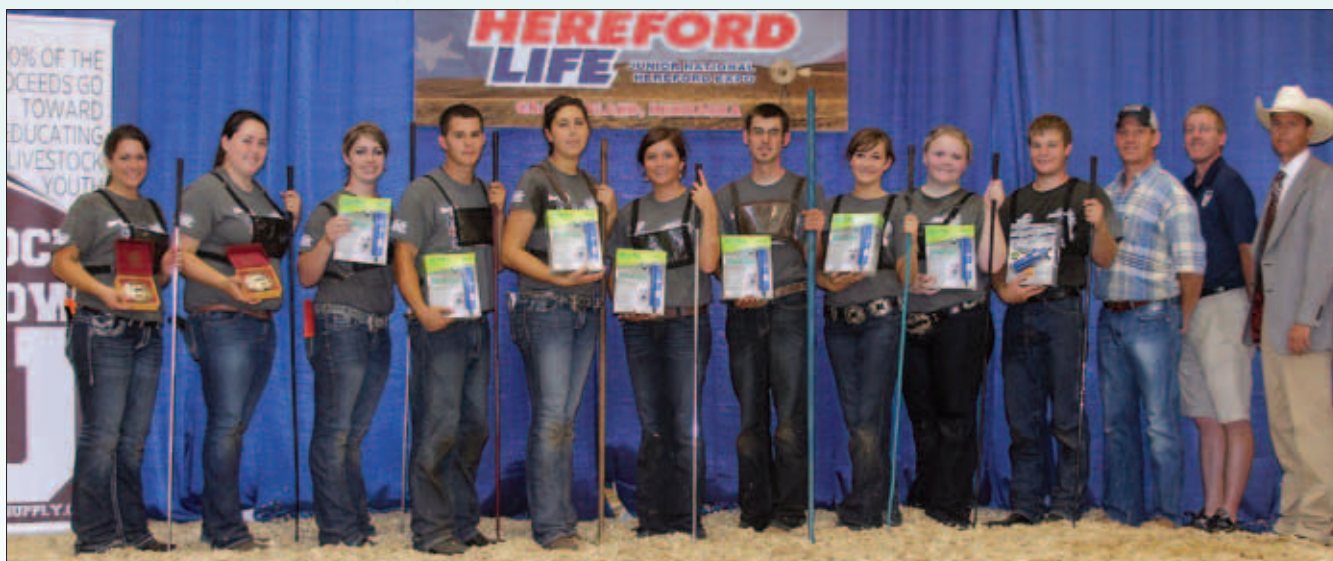

Hereford Showmen Shine In the Ring

Top peewee showmen are: Alex Harris, Franklin, Texas, champion; and **Mason Allan**, Schulenburg, Texas, reserve. Also pictured are John Sullivan, Sullivan Supply, and Deb Core, peewee and junior showmanship judge.

Top junior showmen are: Brock Courtney, Pryor, Okla., champion; **Abby Geye**, Rising Star, Texas, reserve; **Bailey Morrell**, Willows, Calif., third; **Korbin Collins**, Flanagan, Ill., fourth; **Payton Vogel**, Hartley, Iowa, fifth; **Payton Schmitt**, Nichols, Iowa, sixth; **Bridget Kemp**, Adair, Okla., seventh; **Hattie Duncan**, Wingate, Ind., eighth; **Haley Greiman**, Perry, Iowa, ninth; and **Wyatt Judge**, San Luis Obispo, Calif., 10th.

Top intermediate showmen are: Kayla Keahey, Grand Saline, Texas, champion; and **Lauren Prill**, Wichita, Kan., reserve. Also pictured is showmanship sponsor John Sullivan, Sullivan Supply.

Top senior showmen are: Amanda Ash, Newton, Wis., champion; and **Bailey Buck**, Madill, Okla., reserve. Also pictured are Brad Gohr, senior and intermediate showmanship judge; and Eddie Sandberg, 2012 Hereford Herdsman of the Year, who helped evaluate the senior showmanship finals and team fitting.

Top intermediate showmen are: Kayla Keahey, Grand Saline, Texas, champion; **Lauren Prill**, Wichita, Kan., reserve; **Jessica Middleswarth**, Torrington, Wyo., third; **Whitney Andras**, Ada, Okla., fourth; **Nick Delaney**, Lake Benton, Minn., fifth; **Taryn Adcock**, Assumption, Ill., sixth; **Alexis Eudy**, Harrisburg, N.C., seventh; **Trenton Tosh**, Batesville, Ark., eighth; **Brooke Jensen**, Courtland, Kan., ninth; and **Samuel Lawrence**, Avilla, Ind., 10th. Also pictured far right is Scott Pieper of Sullivan Supply.